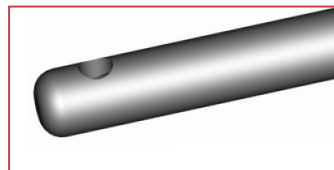

Bimanual I/A Handpieces

NEW!

22 Gauge

Irrigation: AE7-0110

- Laser welded tip gives better durability during sterilization
- Ergonomic handle for comfort
- Spatulated tip allows easy access
- Front opening allows maximum flow for better AC maintenance

Aspiration: AE7-0120

- Laser welded tip gives better durability during sterilization
- Ergonomic handle for comfort
- Curved with capsule polisher
- 0.3mm port

23 Gauge

Irrigation: AE7-0207 (Straight) AE7-0208 (Curved)

- Laser welded tip gives better durability during sterilization
- Ergonomic handle for comfort
- Dual oval ports 0.3mm x 0.4mm

Aspiration: AE7-0217 (Curved) AE7-0218 (Curved w/Capsule Polisher)

- Laser welded tip gives better durability during sterilization
- Ergonomic handle for comfort
- 0.3mm port