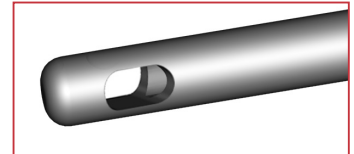

Bimanual I/A Handpieces

NEW!

22 Gauge

Irrigation: AE7-0110

- Laser welded tip gives better durability during sterilization
- Ergonomic handle for comfort
- Spatulated tip allows easy access
- Front opening allows maximum flow for better AC maintenance

Aspiration: AE7-0120

- Laser welded tip gives better durability during sterilization
- Ergonomic handle for comfort
- Curved with capsule polisher
- 0.3mm port

23 Gauge

Irrigation: AE7-0207 (Straight) AE7-0208 (Curved)

- Laser welded tip gives better durability during sterilization
- Ergonomic handle for comfort
- Dual oval ports 0.3mm x 0.4mm

Aspiration: AE7-0217 (Curved) AE7-0218 (Curved w/Capsule Polisher)

- Laser welded tip gives better durability during sterilization
- Ergonomic handle for comfort
- 0.3mm port