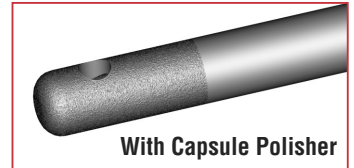

Bimanual I/A Handpieces

NEW!

22 Gauge

Irrigation: AE7-0110

- Laser welded tip gives better durability during sterilization
- Ergonomic handle for comfort
- Spatulated tip allows easy access
- Front opening allows maximum flow for better AC maintenance

Aspiration: AE7-0120

- Laser welded tip gives better durability during sterilization
- Ergonomic handle for comfort
- Curved with capsule polisher
- 0.3mm port

23 Gauge

Irrigation: AE7-0207 (Straight) AE7-0208 (Curved)

- Laser welded tip gives better durability during sterilization
- Ergonomic handle for comfort
- Dual oval ports 0.3mm x 0.4mm

Aspiration: AE7-0217 (Curved) AE7-0218 (Curved w/Capsule Polisher)

- Laser welded tip gives better durability during sterilization
- Ergonomic handle for comfort
- 0.3mm port