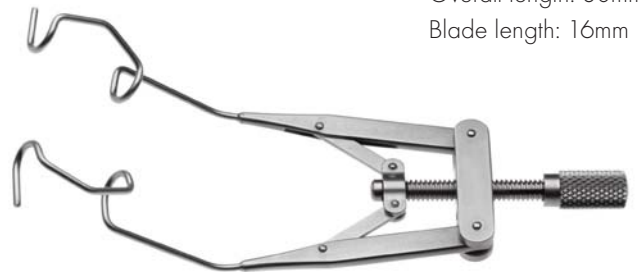

### Slade Aspirating LASIK Speculum - AE-1042AN

Overall length: 70mm  
Blade length: 17mm

### Slade LASIK Speculum - AE-1042N

Overall length: 70mm  
Blade length: 17mm

### Machat-Buratto Aspirating LASIK Speculum - AE-1043AN

Overall length: 70mm  
Blade length: 15mm

### Machat LASIK Wire Speculum - AE-1043N

Overall length: 80mm  
Blade length: 16mm