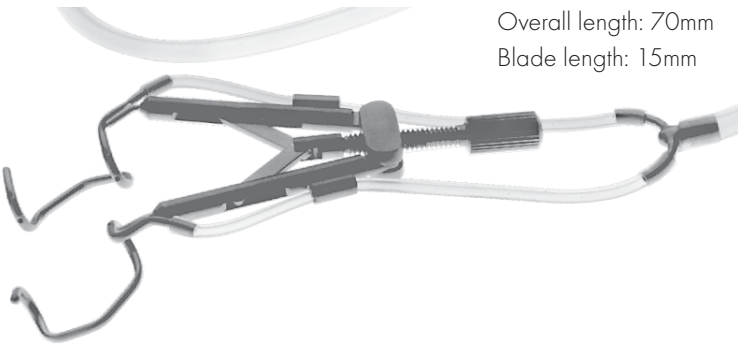

### Kraff Nasal LASIK Speculum - AE-1041N

Overall length: 65mm  
Blade length: 19mm

### Slade Aspirating LASIK Speculum - AE-1042AN

Overall length: 70mm  
Blade length: 17mm

### Slade LASIK Speculum - AE-1042N

Overall length: 70mm  
Blade length: 17mm

### Machat-Buratto Aspirating LASIK Speculum - AE-1043AN

Overall length: 70mm  
Blade length: 15mm