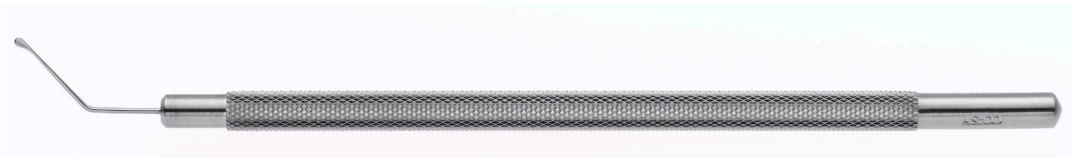

### **AE-2417** Crandall Manipulator (like **Conor Wand**)

Multi-use Manipulator 0.5 mm diameter ball tip for safe and effective manipulation of the nucleus.

### **AE-2579** Crandall Chopper (like **Seibel**)

Olive tip, notch at shaft allow conform to hemi-nucleus. Offset inferior wedge.

### **AE-2497** Drysdale Manipulator

Features Paddle shaped tip with maximized surface area. Rounded edges.

### **AE-1500** Castroviejo Caliper

Measures in 1mm-20mm in 0.5mm increments, available straight or curved