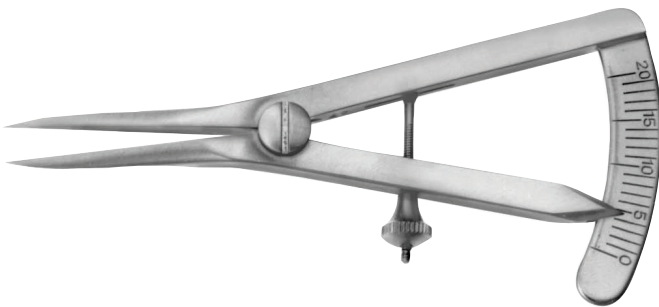

### **AE-2417** Crandall Manipulator (like **Conor Wand**)

Multi-use Manipulator 0.5 mm diameter ball tip for safe and effective manipulation of the nucleus.

### **AE-2579** Crandall Chopper (like **Seibel**)

Olive tip, notch at shaft allow conform to hemi-nucleus. Offset inferior wedge.

### **AE-2497** Drysdale Manipulator

Features Paddle shaped tip with maximized surface area. Rounded edges.

### **AE-1500** Castroviejo Caliper

Measures in 1mm-20mm in 0.5mm increments, available straight or curved